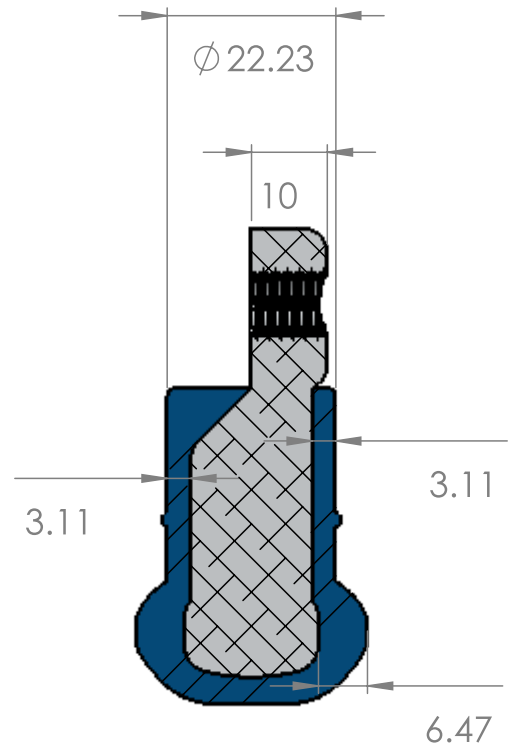

ELASTOTECNICA Connectors BE-44, BE-66, BE-88 and BE-100 are multi-port connectors for low voltage underground electrical distribution which offer better characteristics than series BS.

- Exceed the electrical and mechanical capabilities of their predecessors.
- Zero heating.
- Light and practical.
- More spacious installations between cables.
- For installations with smaller spaces.
- Capacity for more connections.
- Air tight guaranteed.
- Rough use.

ORDER CODE	MULTI-PORT
BE-44	4
BE-66	6
BE-88	8
BE-100	10

visit our  
online store

Carretera Ánimas - Coyotepec Km 4 S/N , Colonia  
Ixtapacalco, Coyotepec, Estado de México C.P. 54666

[WWW.ELASTOTECNICA.COM.MX](http://WWW.ELASTOTECNICA.COM.MX)